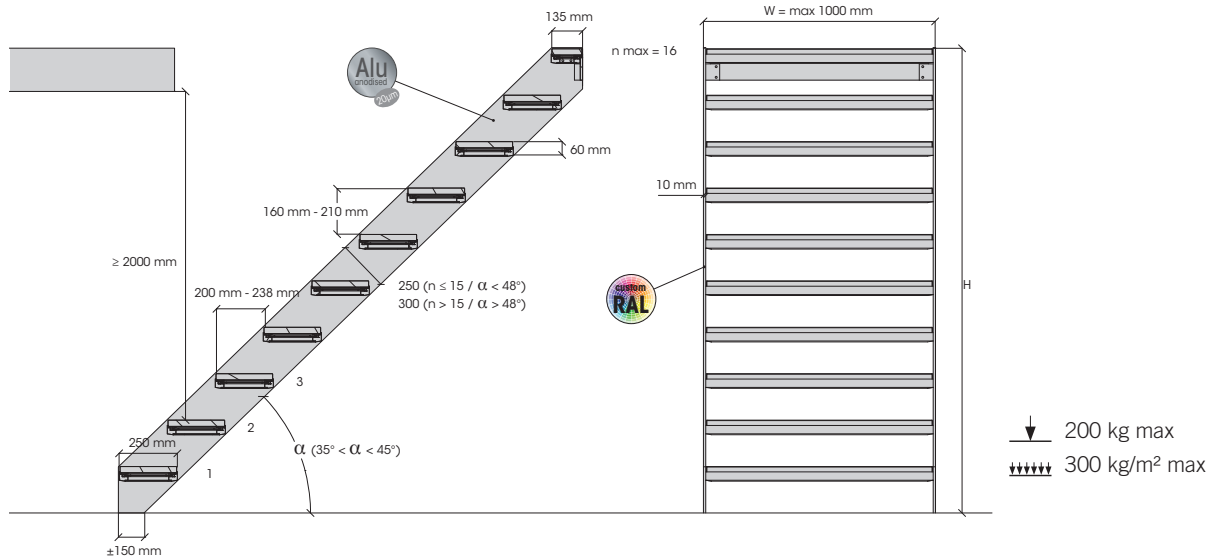

Classic Stringer

technical